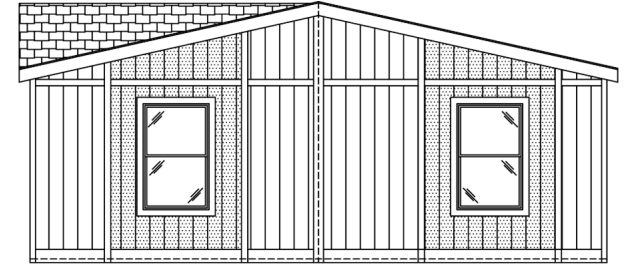

*OPTIONAL FRONT ENDWALL
WITH ACCENT AREAS*