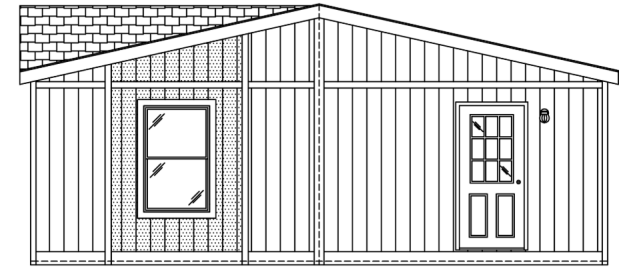

*OPTIONAL FRONT ENDWALL
WITH ACCENT AREA*